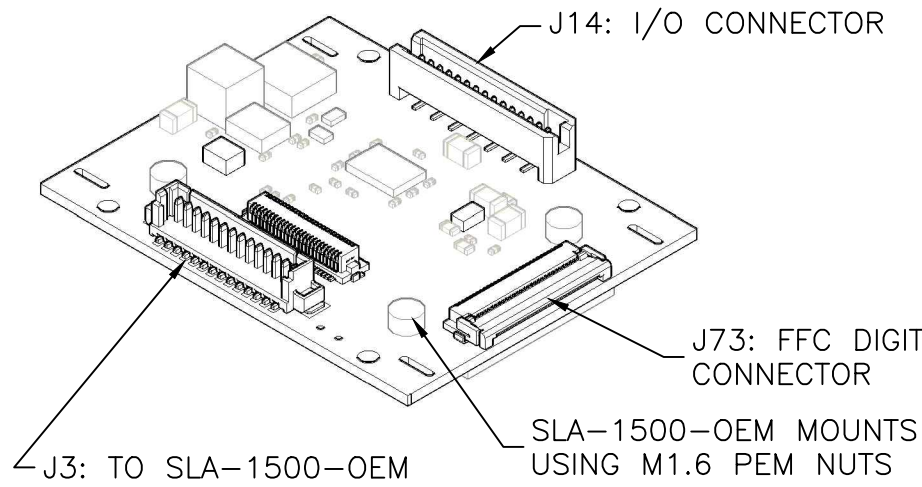

BOTTOM CONNECTORS MATE WITH RADIO MOUNTS WITH M2 CLEARANCE HOLES

ALL DIMENSIONS ARE IN INCHES
SEE ICD-SLA-1500-RAB.PDF FOR MORE INFO
DWG REV: B
FILE NAME: SLA-1500-RAB_BDIMENSION.PDF