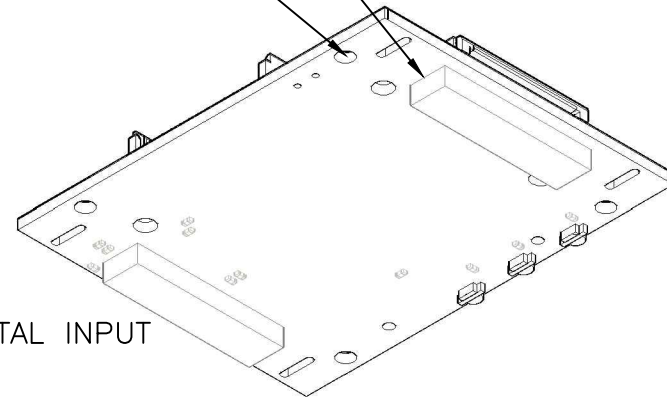

BOTTOM CONNECTORS MATE WITH RADIO MOUNTS WITH M2 CLEARANCE HOLES

ALL DIMENSIONS ARE IN INCHES
SEE ICD-SLA-1500-RAB.PDF FOR MORE INFO
DWG REV: B
FILE NAME: SLA-1500-RAB_BDIMENSION.PDF