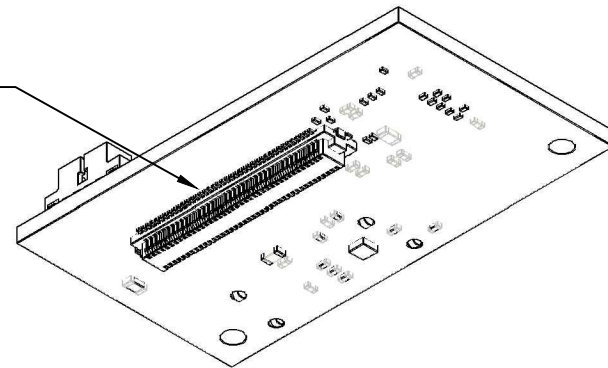

P1: CONNECTOR TO SLA-3000-OEM

ALL DIMENSIONS ARE IN INCHES
SEE ICD-SLA-3000-HDMI.PDF FOR MORE INFO
DWG REV: B
FILE NAME: SLA-3000-HDMI_BDIMENSION.PDF