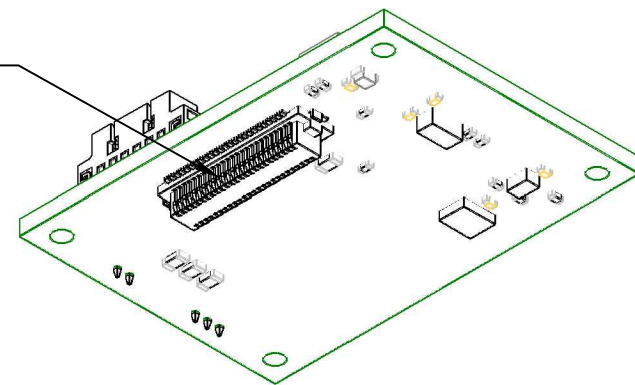

J40: CONNECTOR TO SLA-1500-OEM

ALL DIMENSIONS ARE IN INCHES  
 SEE ICD-SLA-1500-FPC.PDF FOR MORE INFO  
 DWG REV: B  
 FILE NAME: SLA-1500-FPC\_BDIMENSION.PDF